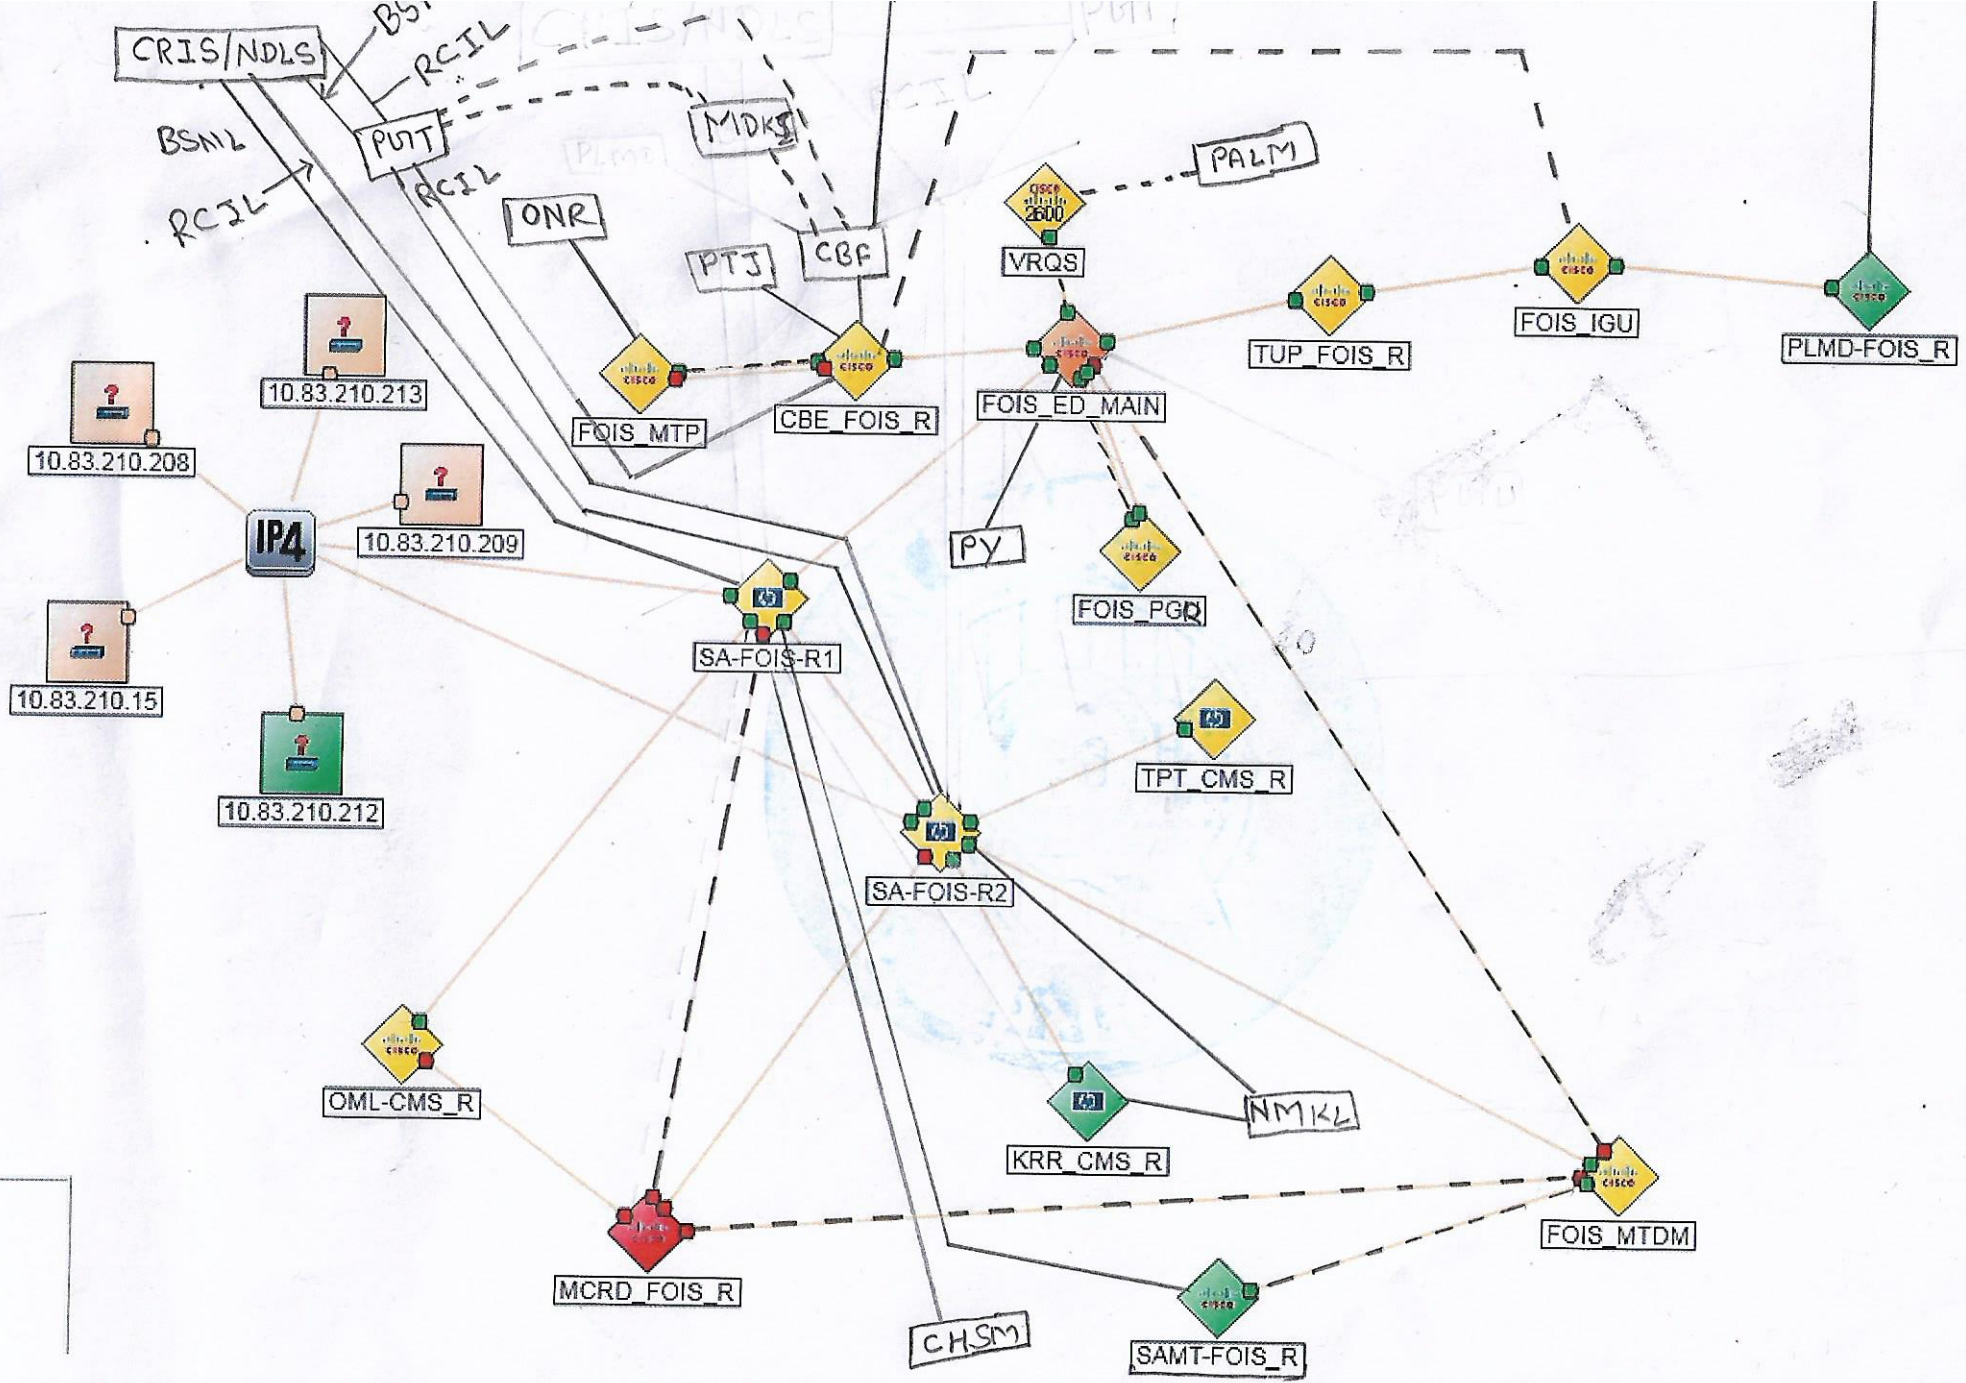

GM-DRM Video Conference
Equipment Connectivity Layout

Created by-Sandeep Kr. Meena
SSE/Tele/Exchange/SA

OFC
Cat-6 cable

Note-1. Crew Booking/SA and Goods Shed FOIS connectivity also extended through same OFC