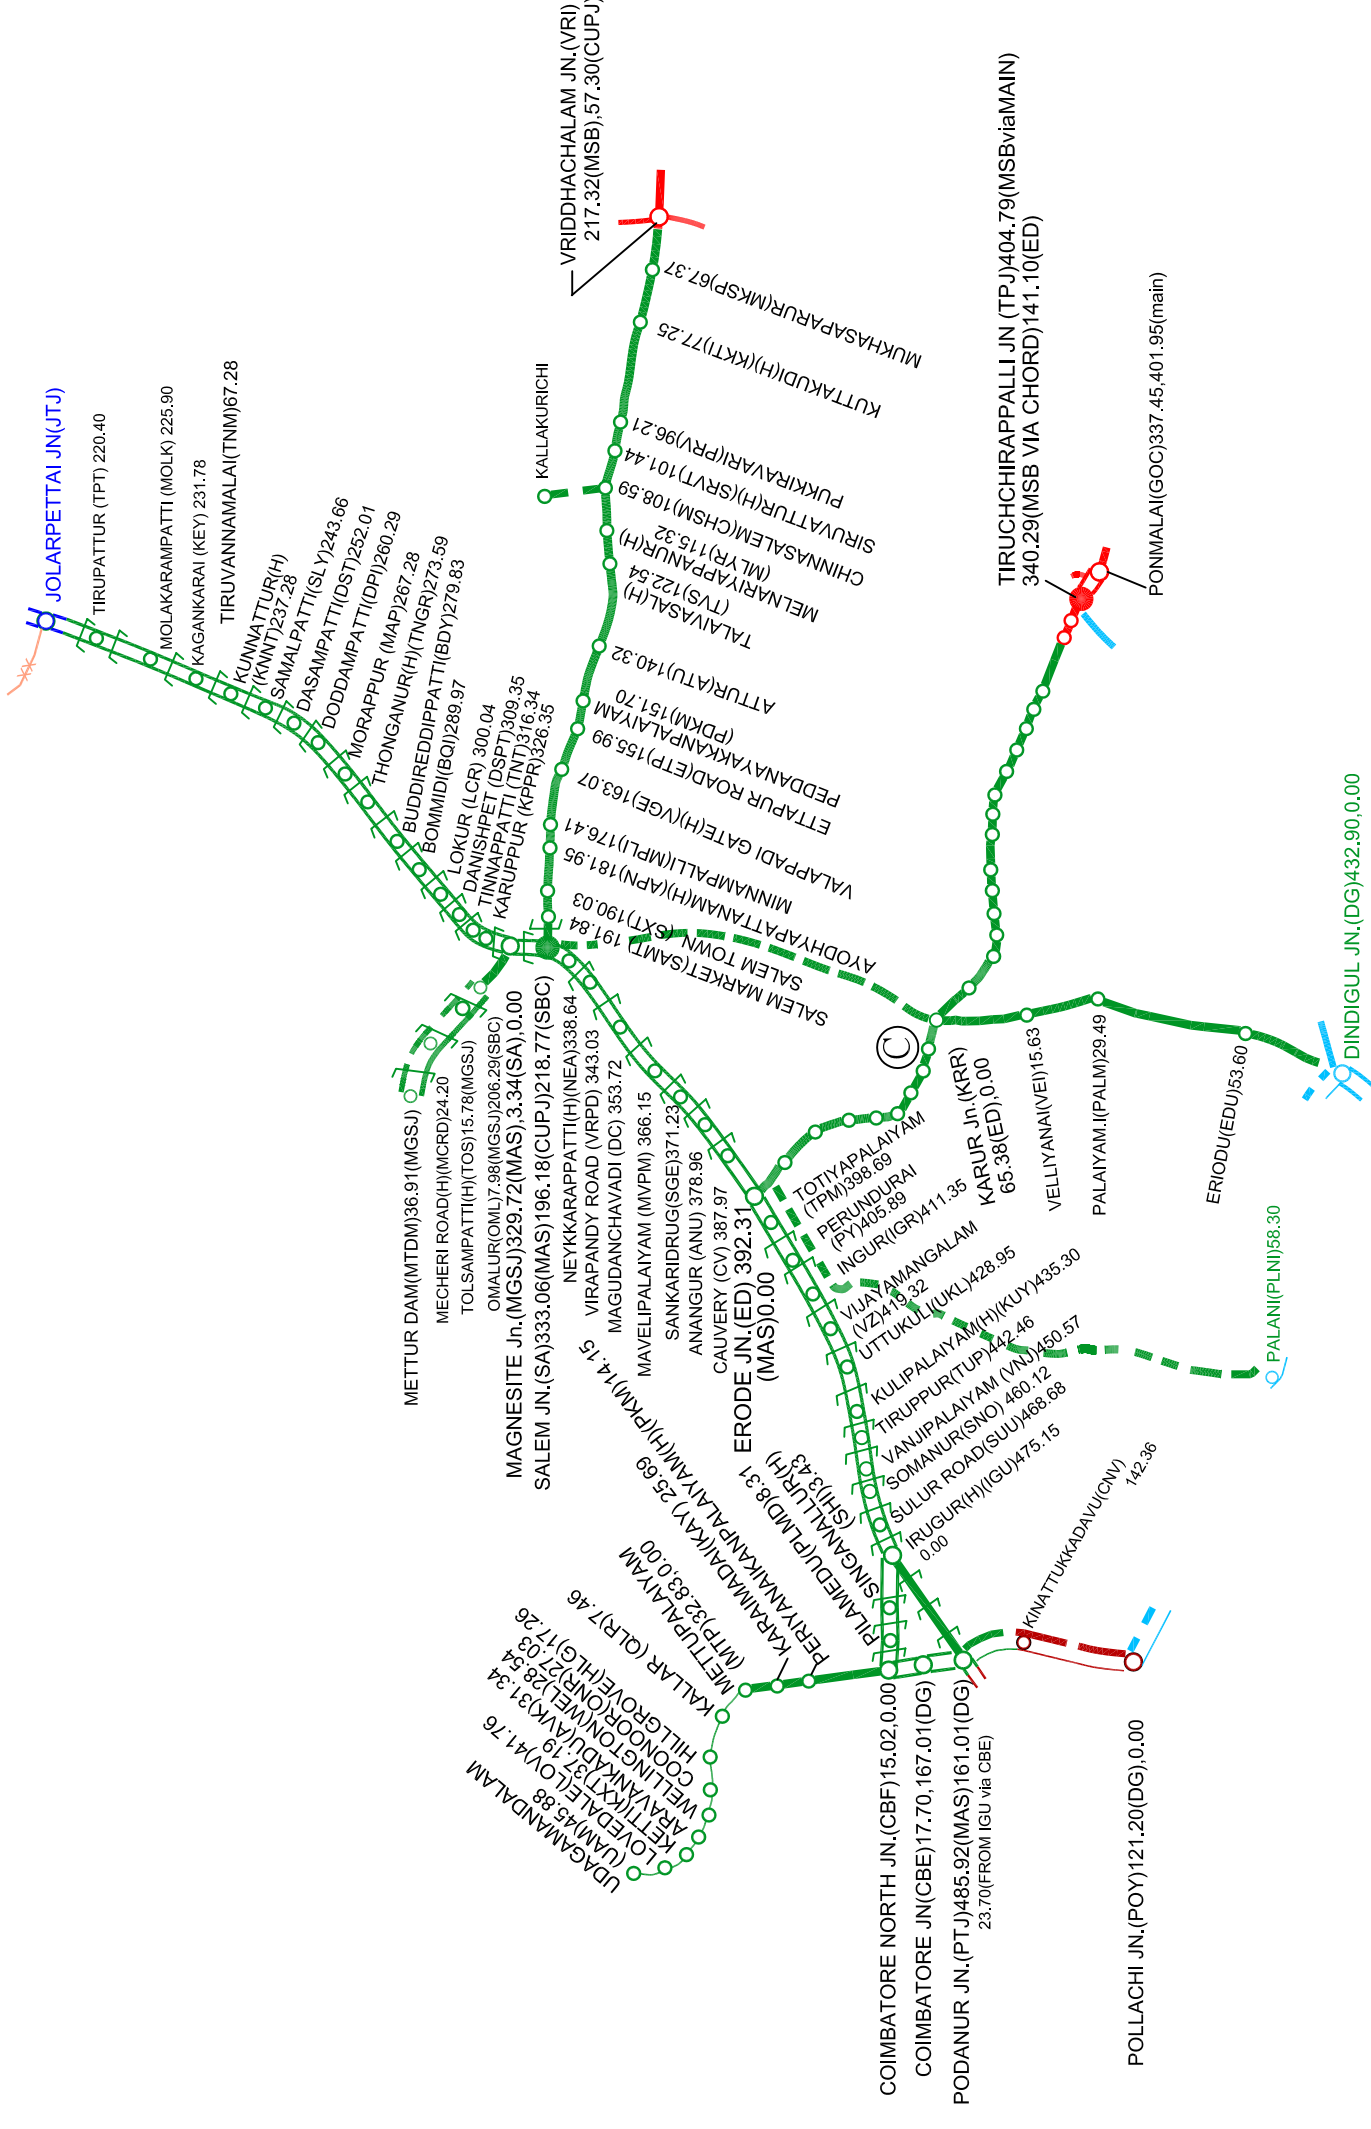

दक्षिण रेलवे सेलम मंडल प्रणाली मानचित्र

31-03-2012 तक संशोधित

SOUTHERN RAILWAY

SALEM DIVISION

SYSTEM MAP

AS ON 31-3-2012.

मार्ग किलोमीटर

मंडल	ब.ला.	मी.ला.	कुल
सेलम	711	63	774

ROUTE KILOMETRE

DIVISION	B.G	M.G	TOTAL
SALEM	711	63	774

कैड	एन. सुब्रहमण्यन	जांच	एम. आर. सुकुमार
CAD	N.SUBRAMANIAN	CHECKED	M.R.SUKUMAR

JURISDICTION OF DIVISION

GAUGE	FROM STATION		TO STATION		Km
	FROM STATION	TO STATION	FROM STATION	TO STATION	
BG	JOLARPETTAI(EXCL.)	MAGNASITE	218/0	0/0	487.20 3717
	ERODE	IRUGUR	0/0	0/0	
	COIMBATORE NORTH	KARUR	0/0	0/0	
	VRIDDHACHALAM(EXCL)	SALEM Jn.	58.27	196.18	
	PODANUR(INCL.)	METUR DAM	0/0	0/0	
MG	METTUPALAIYAM	KINATTUKKADAVU(Excl.)	0/0	143.50	46/4 161.01
	UDAGAMANDALAM	PODANUR	0/0	0/0	

LEGEND

- BROAD GAUGE SINGLE LINE SHOWN THUS
- BROAD GAUGE NEW LINE UNDER CONSTRUCTION SHOWN THUS
- BROAD GAUGE DOUBLE LINE SHOWN THUS
- BROAD GAUGE DOUBLING UNDER CONSTRUCTION SHOWN THUS
- METRE GAUGE SINGLE LINE SHOWN THUS
- BROAD GAUGE & METRE GAUGE MIXED LINE SHOWN THUS
- UNDER CONVERSION METRE GAUGE TO BROAD GAUGE SHOWN THUS
- ELECTRIFIED LINES SHOWN THUS
- DIVISIONAL HEAD QUARTER

ENLARGEMENT AT ERODE-TIRUCHCHIRAPPALLI SECTION