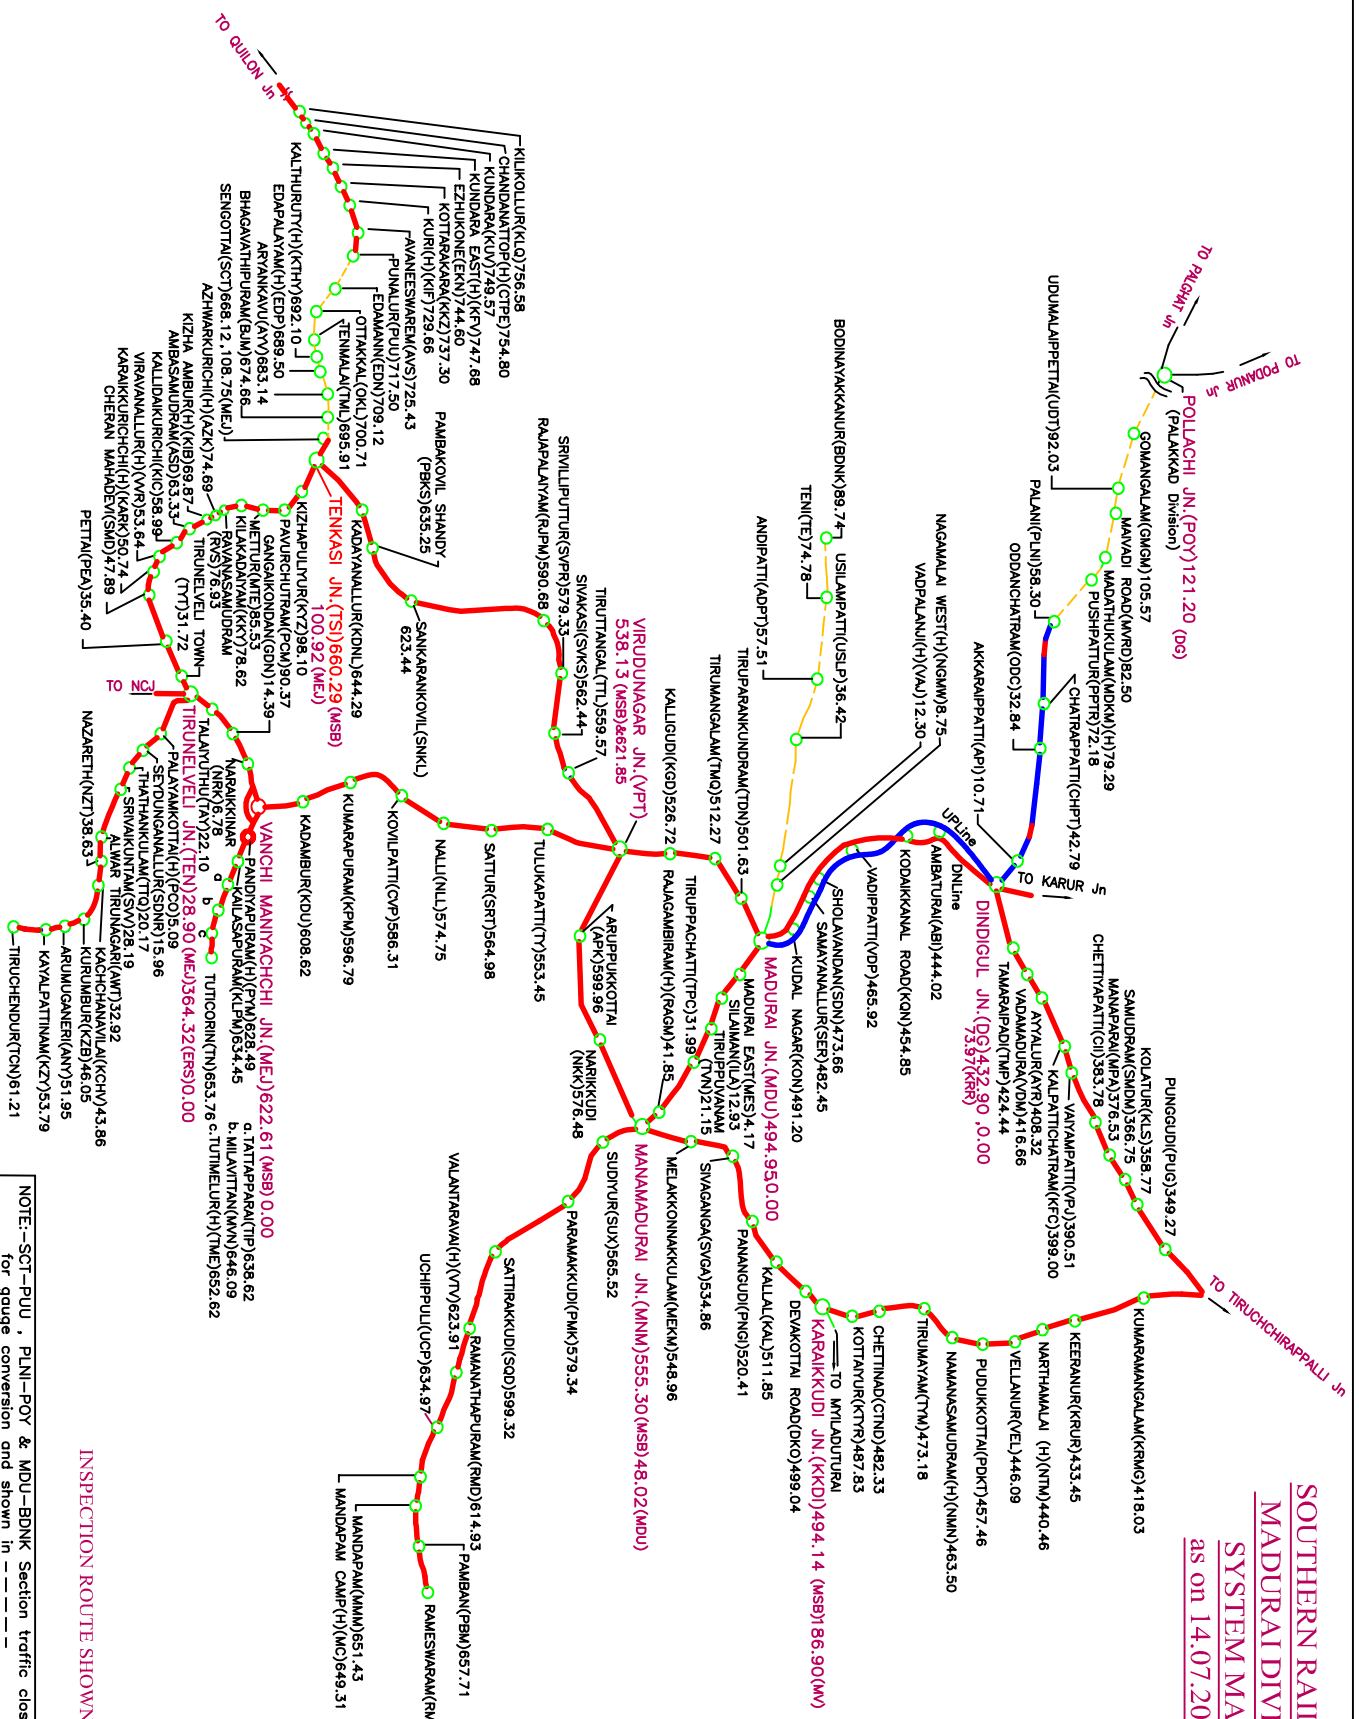

SOUTHERN RAILWAY MADRURAI DIVISION SYSTEM MAP as on 14.07.2013

NOTE:—SCT—PUU . PLNI—POY & MDU—BDNK Section traffic closed
for gauge conversion and shown in - - - - -

INSPECTION ROUTE SHOWN IN -