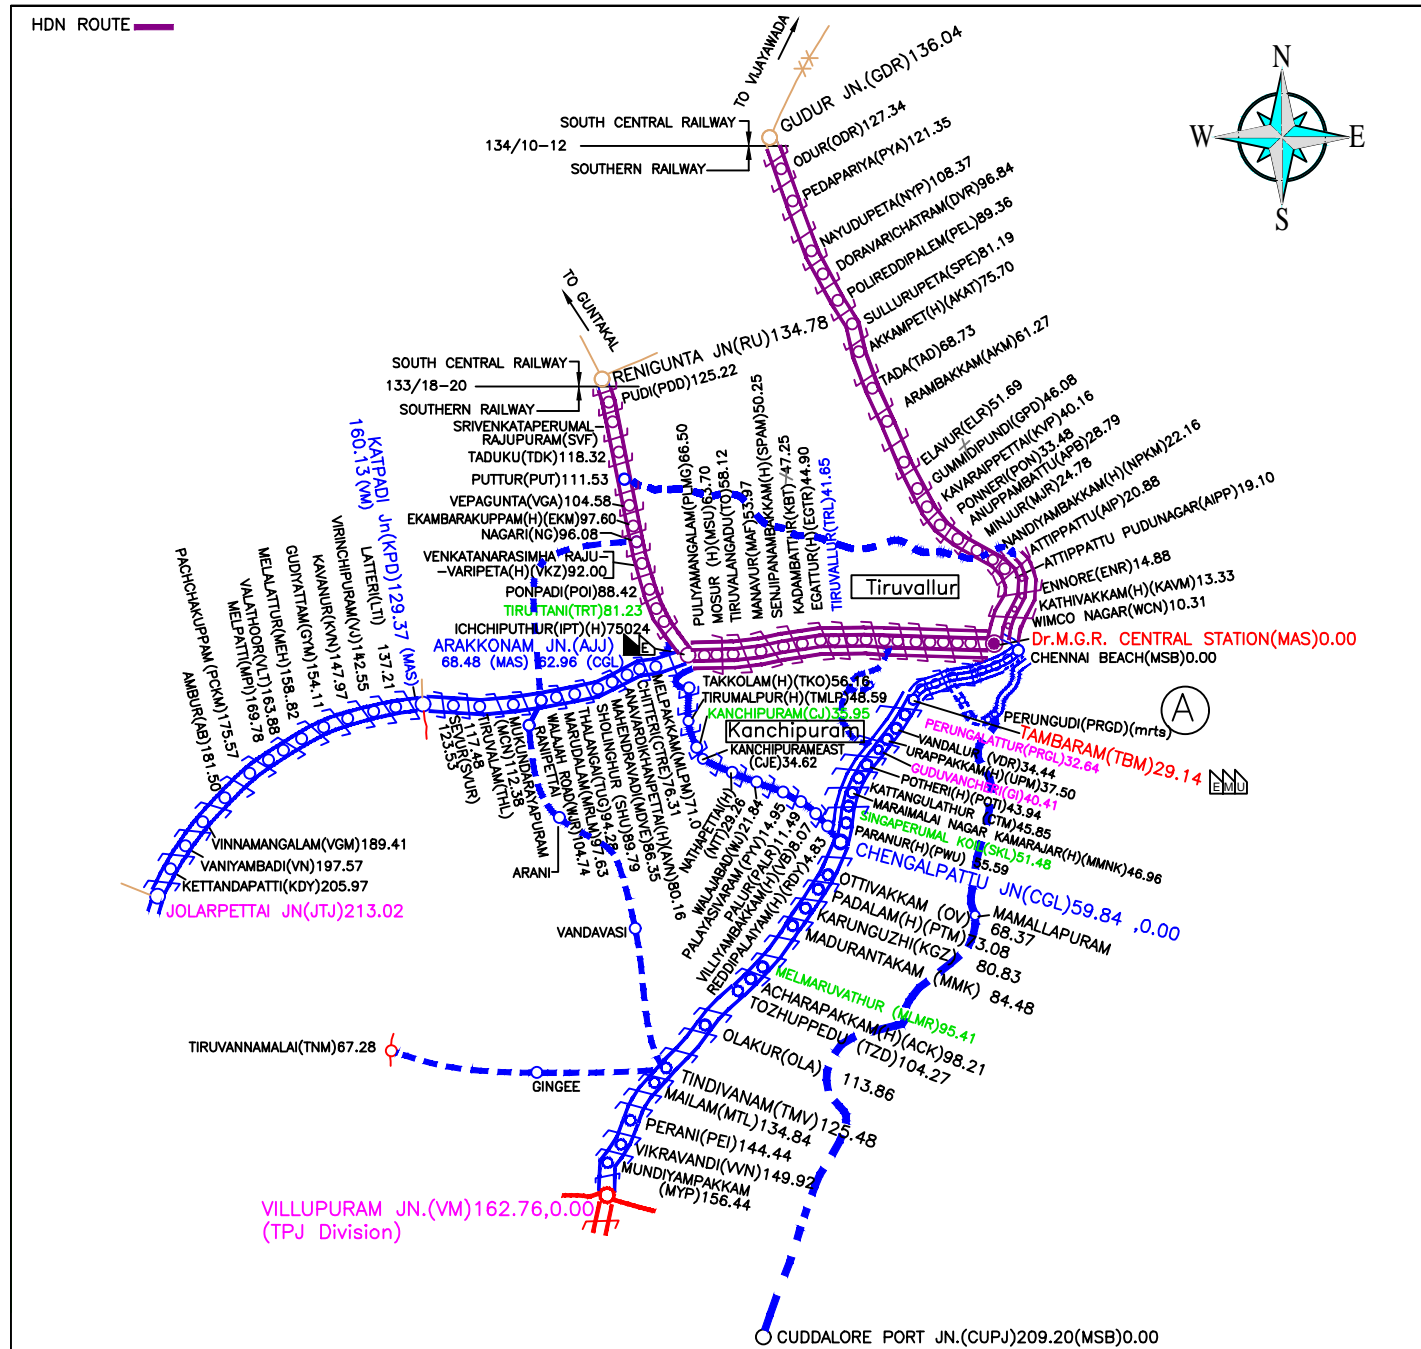

DIV.	GAUGE ROUTE	FROM STATION	Km	TO STATION	Km
CHENNAI	BG / A	BASIN BRIDGE	2.00	GUDUR (Excl.)	134.30
	BG / B	CHENNAI CENTRAL	0.00	JOLARPETTAI (INCL.)	218.00
		CHENNAI BEACH	0.00	VILLUPURAM (Excl.)	161.60
		ARAKKONAM	68.48	RENIGUNTA (EXCL.)	133.60
		JOLARPETTAI	213.02	SOMANAYAKKANPATTI (Excl.)	2156.60
		JOLARPETTAI BYEPASS	0.00	CONNECT SKPT & TPT	1.72
	BG / C	KATPADI JN.	0.00	PAKALA side	0.80
		CHENNAI BEACH	0.00	VELACHERY	20.04
	BG / D	BASIN BRIDGE	2.22	CHENNAI BEACH	6.88
		VM - KATPADI LINE	159.10	KATPADI Jn.	160.13
		CHENGALPATTU	0.00	ARAKKONAM	68.59
		WALAJAH ROAD	0.00	RANIPETTAI	6.71
		PATTABIRAM	0.00	'E' DEPOT (Military siding)	5.34
		ARAKKONAM BYEPASS	0.00	(MELPAKKAM)	1.20
		VILLIVAKKAM	0.00	ANNA NAGAR WEST	3.62
		VEYSARPADI	0.00	KORUKKUPET	1.80
VEYSARPADI		0.00	WASHERMANPET	2.10	
WASHERMANPET		0.00	KORUKKUPET	1.09	

LEGEND

- BROAD GAUGE SINGLE LINE SHOWN THUS
- BROAD GAUGE NEW LINE UNDER CONSTRUCTION SHOWN THUS
- BROAD GAUGE DOUBLE LINE SHOWN THUS
- BROAD GAUGE MULTIPLE LINE SHOWN THUS
- BROAD GAUGE DOUBLING UNDER CONSTRUCTION SHOWN THUS
- UNDER CONVERSION METRE GAUGE TO BROAD GAUGE SHOWN THUS
- ELECTRIFIED LINES SHOWN THUS
- ZONAL HEAD QUARTER
- HIGH DENSITY NETWORK (HDN) ROUTE SHOWN THUS
- DIESEL SHEDS (@ ERODE, PONMALAI, ERNAKULAM, TONDIARPET) . . .
- ELECTRICAL LOCO SHEDS (@ ERODE, ARAKKONAM, ROYAPURAM) . . .
- E.M.U. CAR SHEDS (@ AVADI, TAMBARAM, VELACHERY) . . .
- NSG1 CATEGORY STATIONS SHOWN IN RED NSG3 CATEGORY STATIONS SHOWN IN MAGENTA
- NSG2 CATEGORY STATIONS SHOWN IN BLUE NSG4 CATEGORY STATIONS SHOWN IN GREEN
- ALL OTHER CATEGORY STATIONS ARE SHOWN IN BLACK
- DIVISION - WISE ELECTRIFIED Rkm as on 31.03.22 CHENNAI DIVISION ROUTE Km (ELETRIFIED) - 695.66

நெல்லை-கரையேறு
புது எம்யு
இ-க்யூ ஏகூப்=
01&04&2022 ரெட் டைக்/கர

SOUTHERN RAILWAY
CHENNAI DIVISION
SYSTEM MAP
AS ON 01-04-2022.

dm	tkrh	lbfuokl	u	tkp	uk.l	qge;-	u
CAD	JOTHI SRINIVASAN	CHECKED	N.SUBRAMANIAN				