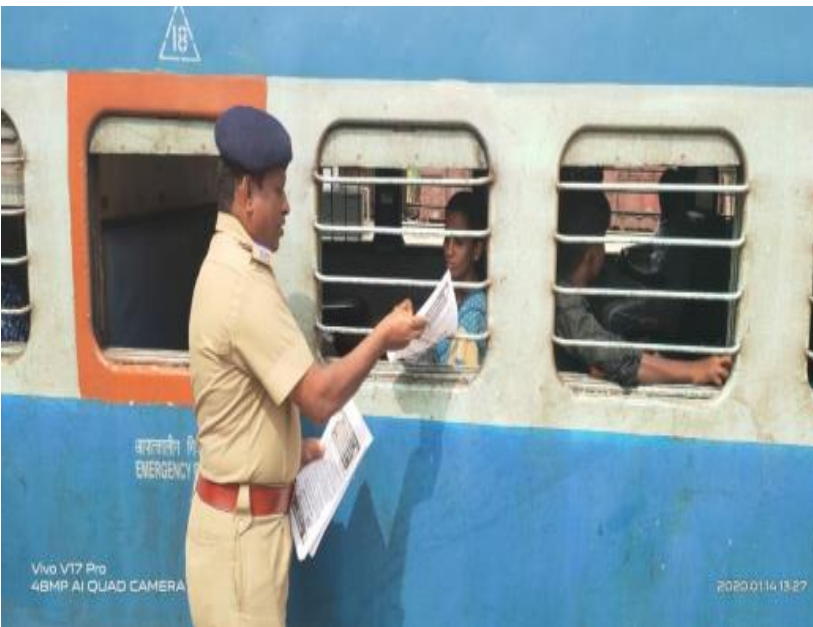

# 1.Highlights of Performance /Achievements in 2020-21

<b>RPF SA DIVISION</b>		<b>2020-21 (Apr-MAR)</b>
Sl.No		SA Div/TN
01	No. of Runaway Children rescued	22
02	No. of Passenger belongings retrieved.	28
03	No. of Passengers life saved.	03
04	No.of trains escorted by RPF	<p>336 Migrant/Sharmick Spl Trains were escorted/ provided bundhobust.</p> <p>All the Parcel special trains were escorted during COVID -19 pandemic.</p> <p>All the Express trains running over Salem Division during night hours are escorted.</p>
05	Theft of Passenger Belonging Cases detected by RPF.	06 Cases –Arrested 02 Accused and Recovered property Valued ₹.1,95,000/-.
06	Action against Touts:	<p>No. of Cases Registered: 44</p> <p>No.of Touts arrested: 46</p>

# CHILD RESCUE -PHOTOS

# PASSENGER AWARENESS

# MERI SAHELI-PHOTOS