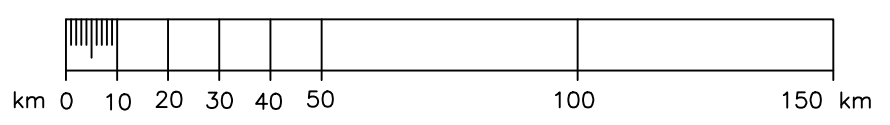

दक्षिण रेलवे SOUTHERN RAILWAY
 मदुरै मंडल MADURAI DIVISION
 प्रणाली मानचित्र SYSTEM MAP

01-04-2021 तक संशोधित AS ON 01-04-2021

LEGEND

- BROAD GAUGE SINGLE LINE SHOWN THUS
- BROAD GAUGE DOUBLE LINE SHOWN THUS
- BROAD GAUGE DOUBLING UNDER CONSTRUCTION SHOWN THUS
- METRE GAUGE SINGLE LINE SHOWN THUS
- BROAD GAUGE & METRE GAUGE MIXED LINE SHOWN THUS
- UNDER CONVERSION METRE GAUGE TO BROAD GAUGE SHOWN THUS
- ELECTRIFIED LINES SHOWN THUS
- DIVISIONAL HEAD QUARTER
- NSG1 CATEGORY STATIONS SHOWN IN RED
- NSG2 CATEGORY STATIONS SHOWN IN BLUE
- NSG3 CATEGORY STATIONS SHOWN IN MAGENTA
- NSG4 CATEGORY STATIONS SHOWN IN GREEN
- ALL OTHER CATEGORY OF STATIONS ARE SHOWN IN BLACK