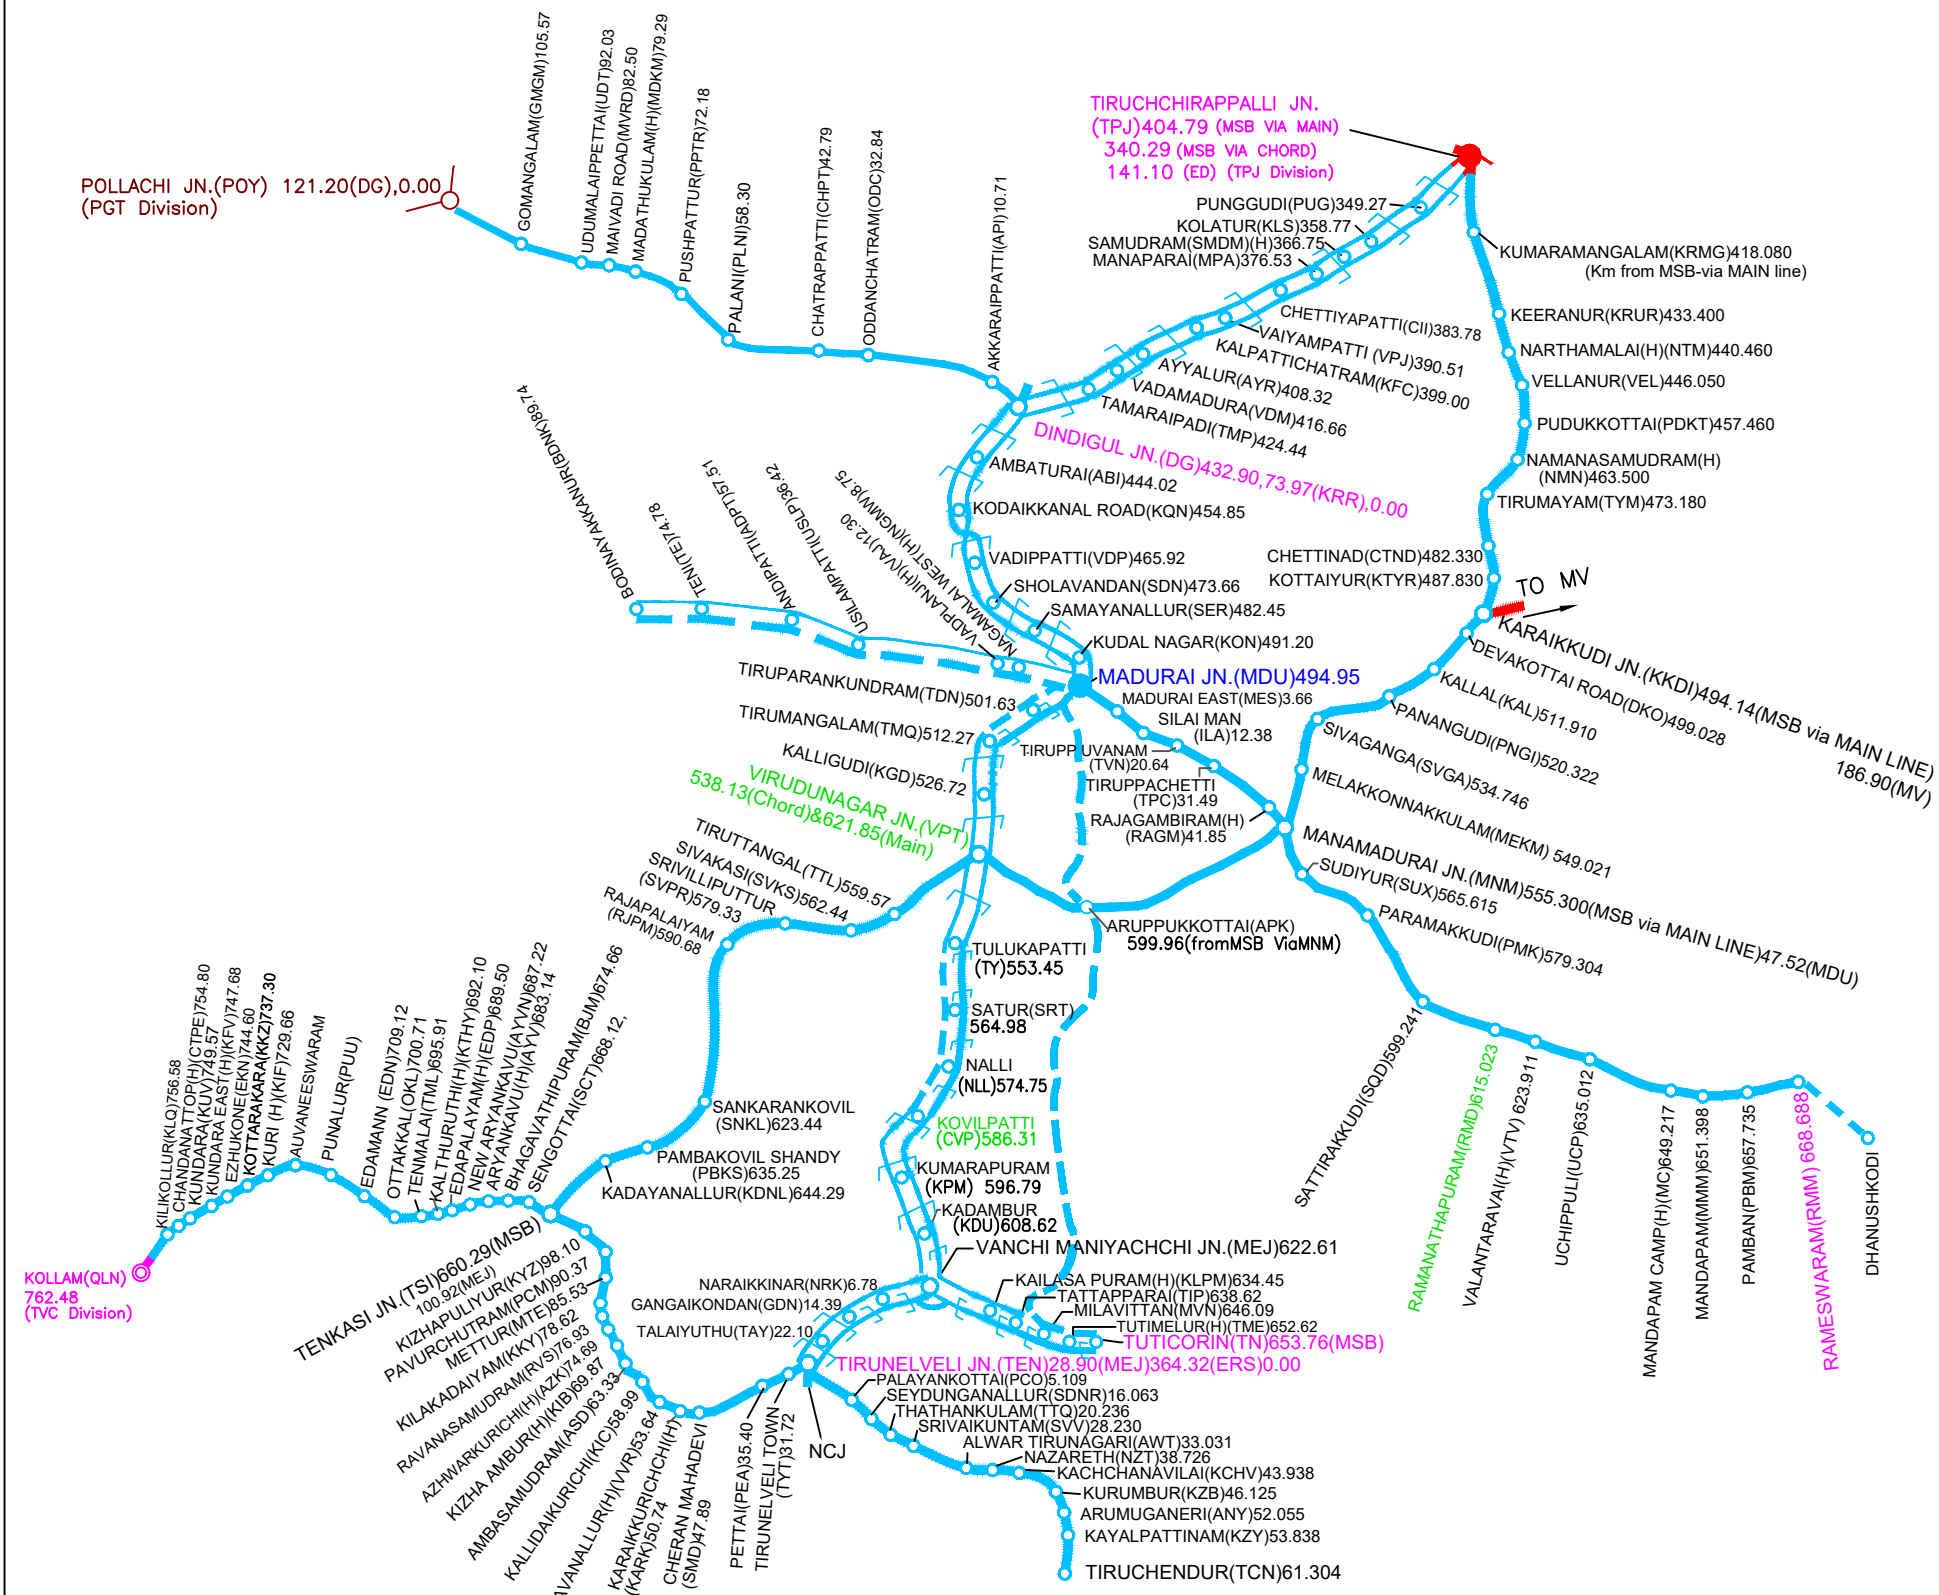

दक्षिण रेलवे SOUTHERN RAILWAY
 मदुरै मंडल MADURAI DIVISION
 प्रणाली मानचित्र SYSTEM MAP

01-04-2021 तक संशोधित AS ON 01-04-2021

LEGEND

- BROAD GAUGE SINGLE LINE SHOWN THUS
- BROAD GAUGE DOUBLE LINE SHOWN THUS
- BROAD GAUGE DOUBLING UNDER CONSTRUCTION SHOWN THUS
- METRE GAUGE SINGLE LINE SHOWN THUS
- BROAD GAUGE & METRE GAUGE MIXED LINE SHOWN THUS
- UNDER CONVERSION METRE GAUGE TO BROAD GAUGE SHOWN THUS
- ELECTRIFIED LINES SHOWN THUS
- DIVISIONAL HEAD QUARTER
- NSG1 CATEGORY STATIONS SHOWN IN RED
- NSG2 CATEGORY STATIONS SHOWN IN BLUE
- NSG3 CATEGORY STATIONS SHOWN IN MAGENTA
- NSG4 CATEGORY STATIONS SHOWN IN GREEN
- ALL OTHER CATEGORY OF STATIONS ARE SHOWN IN BLACK

DIVISION - WISE ELECTRIFIED Rkm AS ON 31.03.2021 MADURAI ROUTE Km 357.47

मार्ग किलोमीटर						
मंडल	ब.ला.	मी.ला.	कुल	ब.ला.	मी.ला.	कुल
मदुरै	1205	90	1295	1481	90	1571
ROUTE KILOMETRE			RUNNING TRACK km			
DIVISION	B.G	M.G	TOTAL	B.G	M.G	TOTAL
MADURAI	1205	90	1295	1481	90	1571

JURISDICTION OF DIVISION					
GAUGE/ROUTE	FROM STATION	Km	TO STATION	Km	
BG / B	TIRUCHCHIRAPPALLI (Excl.)	341.60	DINDIGUL	432.90	
BG / D	from KARUR side	70.80	DINDIGUL (INCL.)	73.97	
	DINDIGUL	432.90	VANCHI MANIYACHI	622.61	
	NAGERCOIL Side	361.73	TIRUNELVELI	364.32	
	VANCHI MANIYACHCHI	0.00	TIRUNELVELI	28.90	
	TIRUNELVELI	1.62	TIRUCHCHENDUR	61.57	
	MADURAI	0.00	MANAMADURAI	47.52	
BG / E	VIRUDUNAGAR	538.13	TENKASI	660.29	
	TIRUCHCHIRAPPALLI (Excl.)	406.80	KKDI-MNM-RAMESWARAM	555.30	
	VANCHI MANIYACHCHI	622.61	TUTICORINE	654.00	
	DINDIGUL	0.00	POLLACHI(EXCL.)	120.07	
	MANAMADURAI	555.30	VIRUDUNAGAR	621.85	
	TIRUNELVELI	28.90	TENKASI	100.92	
MG/S3	TENKASI - SCT -	660.29	KOLLAM (EXCL.)	760.46	
	MAYILADUTURAI Side	185.30	KARAIKKUDI	187.05	
	VANCHIMANIYACHCHIBYPASS LINE		BYEPASS LINE	0.74	
	* MADURAI	0.00	* BODINAYAKKANUR	89.74	