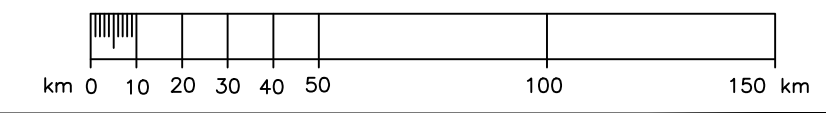

दक्षिण रेलवे SOUTHERN RAILWAY
 मदुरै मंडल MADURAI DIVISION
 प्रणाली मानचित्र SYSTEM MAP

01-04-2016 तक संशोधित AS ON 01-04-2016.

LEGEND

- BROAD GAUGE SINGLE LINE SHOWN THUS
- BROAD GAUGE DOUBLE LINE SHOWN THUS
- BROAD GAUGE DOUBLING UNDER CONSTRUCTION SHOWN THUS
- METRE GAUGE SINGLE LINE SHOWN THUS
- BROAD GAUGE & METRE GAUGE MIXED LINE SHOWN THUS
- UNDER CONVERSION METRE GAUGE TO BROAD GAUGE SHOWN THUS
- ELECTRIFIED LINES SHOWN THUS
- DIVISIONAL HEAD QUARTER
- 'A1' CATEGORY STATIONS ARE SHOWN IN
- 'A' CATEGORY STATIONS ARE SHOWN IN